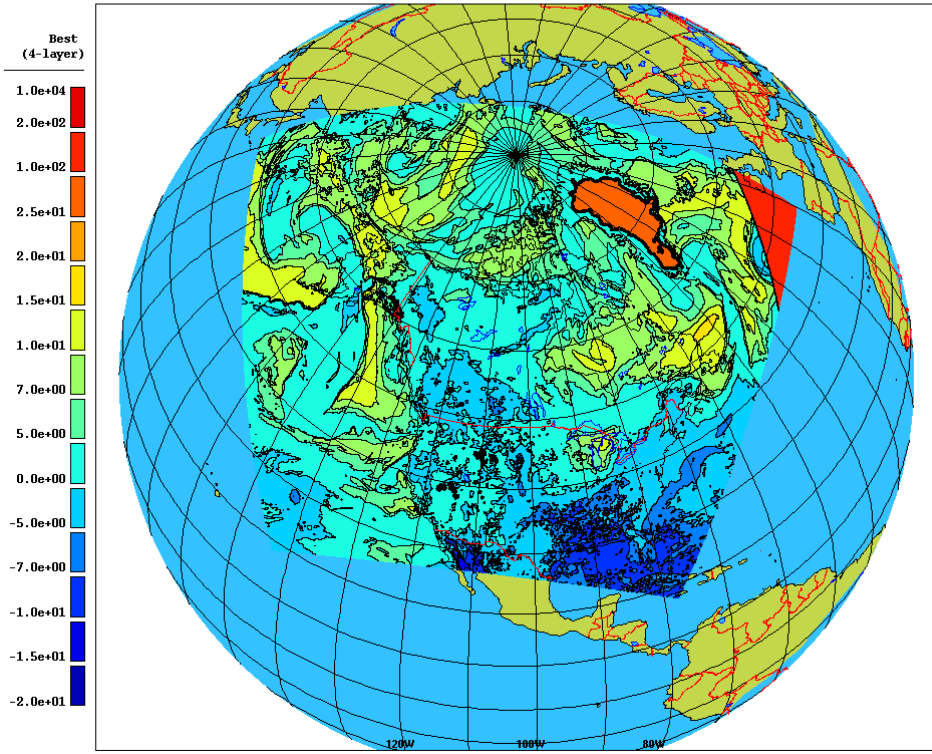

New grid for SHOWA_SFC_0 and 4LFTX_SFC_0 summer severe weather parameters

Current grid (858x665)

New grid (935x824)