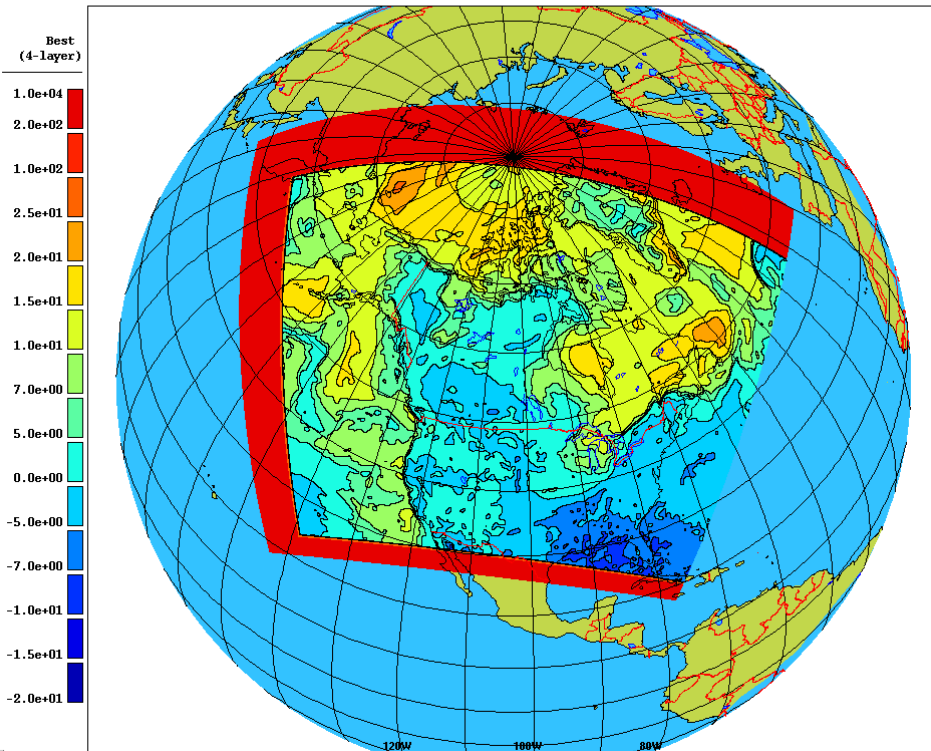

New grid for SHOWA_SFC_0 and 4LFTX_SFC_0 summer severe weather parameters

Current grid (858x665)

New grid (935x824)